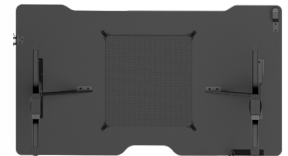

RGB GAMING DESK

Glass surface 140 x 75 cm

- Built-in LED Pattern
- Cup & Headset Holder
- Remote Control Included
- Cable Management Net
- Dual Glass/Wood Table Top

DELTAACO GAMING

DT420

RGB gaming desk

PRODUCT DATA

Category:	Gaming
Features:	Built-in LED pattern, Cup & headset holder, Cable management net, Remote control for controlling the LEDs.
Connection:	USB-A
LEDs:	Powered by USB
Weight capacity:	80 kg
Table top:	Particle board, tempered glass and plastic (melamine)
Table frame:	Steel and plastic (ABS)
Leg quantity:	2 legs
Remote control battery:	1 x CR2025 (3V), included
Weight:	About 37 kg
Tabletop dimensions:	1400 x 750 x 28 mm
Dimensions:	1400 x 750 x 760 mm

LOGISTICS DATA

Article number:	GAM-150
Brand:	DELTAACO GAMING
EAN code:	7333048053992
Country of origin:	China
Custom tariff number:	94031051
Master carton packing unit:	1 pcs
Master carton gross weight:	39 kg
Master carton dimensions:	1515 x 135 x 835 mm
Package type:	Box
Package weight:	35 kg
Package dimensions:	1515 x 135 x 835 mm