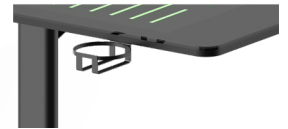

RGB GAMING DESK

Glass surface 140 x 75 cm

- Built-in LED Pattern
- Cup & Headset Holder
- Remote Control Included
- Cable Management Net
- Dual Glass/Wood Table Top

DELTAACO GAMING

DT420

RGB gaming desk

PRODUCT DATA

Category:	Gaming
Features:	Built-in LED pattern, Cup & headset holder, Cable management net, Remote control for controlling the LEDs.
Connection:	USB-A
LEDs:	Powered by USB
Weight capacity:	80 kg
Table top:	Particle board, tempered glass and plastic (melamine)
Table frame:	Steel and plastic (ABS)
Leg quantity:	2 legs
Remote control battery:	1 x CR2025 (3V), included
Weight:	About 37 kg
Tabletop dimensions:	1400 x 750 x 28 mm
Dimensions:	1400 x 750 x 760 mm

LOGISTICS DATA

Article number:	GAM-150
Brand:	DELTAACO GAMING
EAN code:	7333048053992
Country of origin:	China
Custom tariff number:	94031051
Master carton packing unit:	1 pcs
Master carton gross weight:	39 kg
Master carton dimensions:	1515 x 135 x 835 mm
Package type:	Box
Package weight:	35 kg
Package dimensions:	1515 x 135 x 835 mm